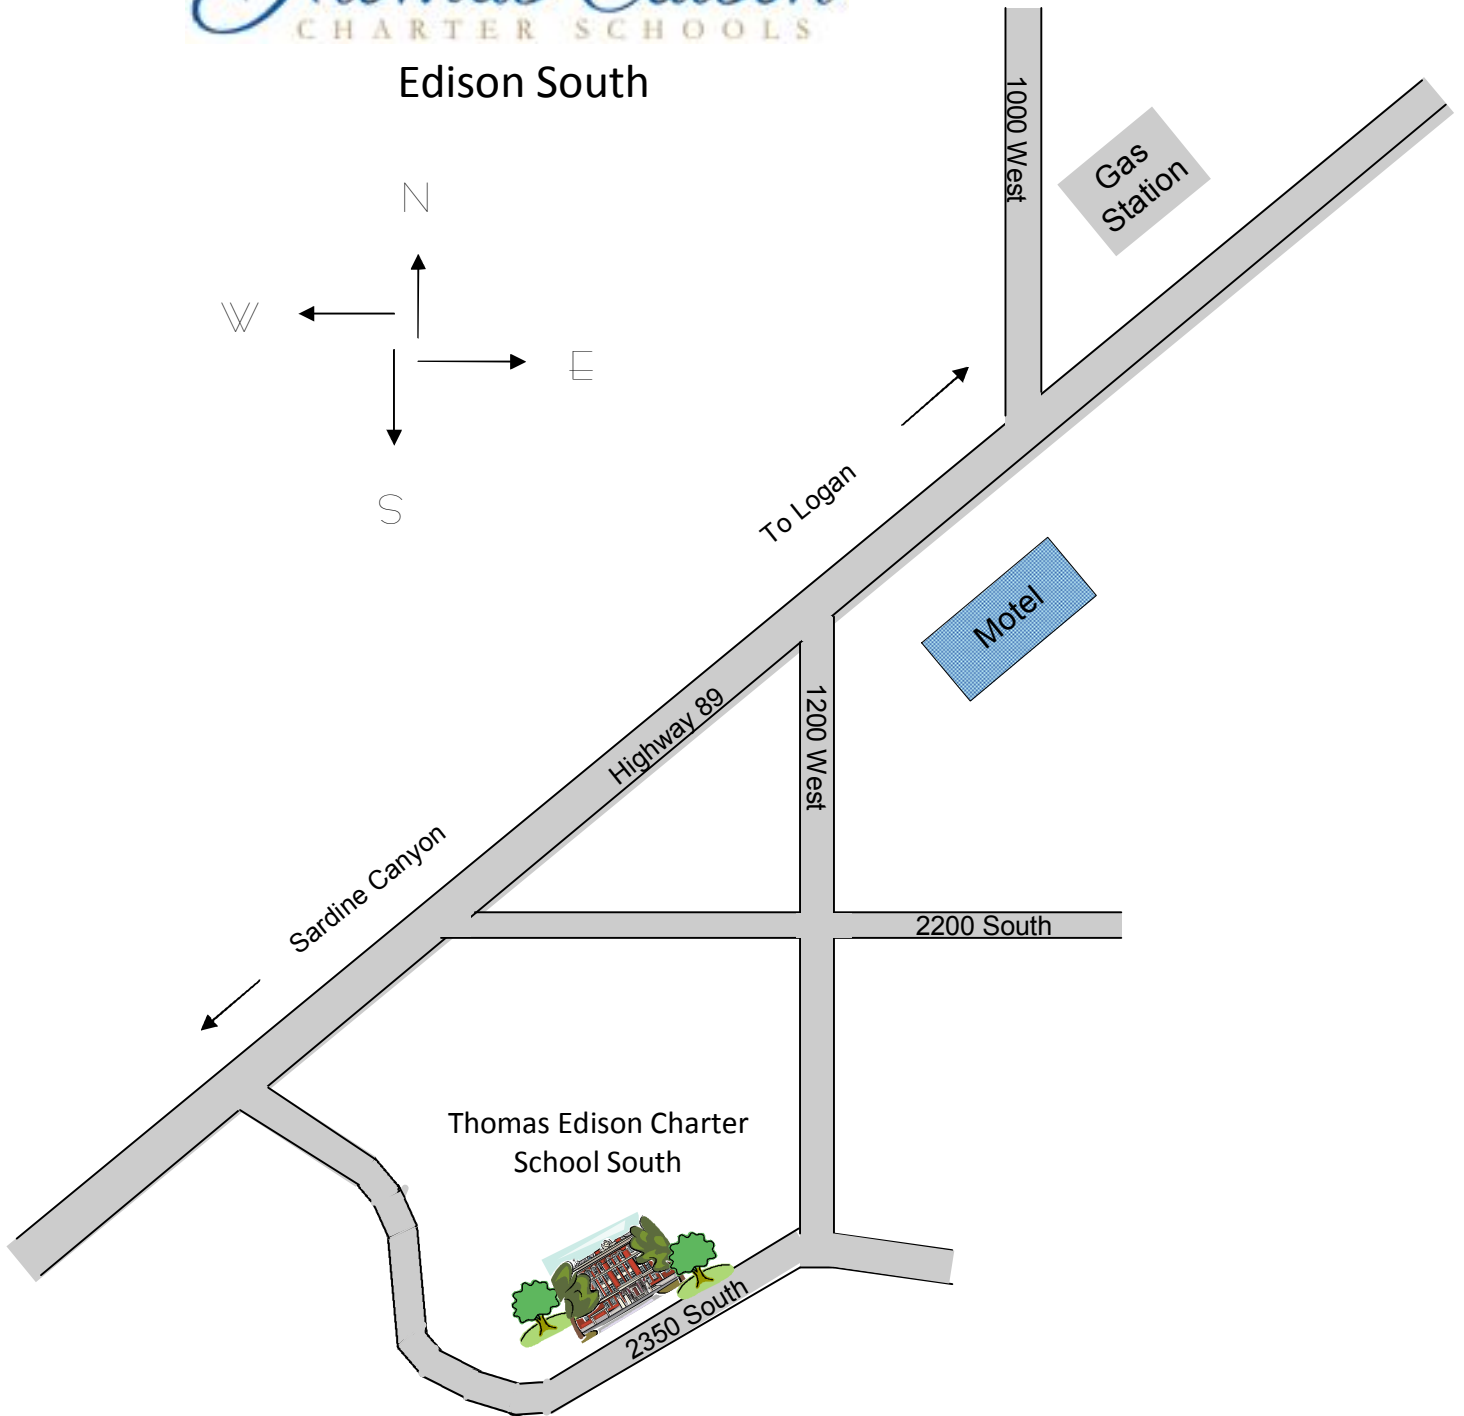

Edison South

Come on Highway 89 toward Sardine Canyon, turn South at the Motel. Once you go through the intersection of 1200 West and 2200 South, you will be able to see the school through the field.